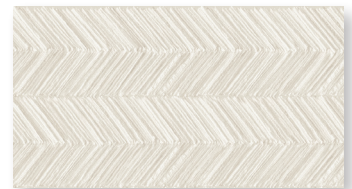

## AVAILABLE COLORS

*Beige*

*Blue*

*Light Grey*

*White*

*Beige*

*Light Grey*

*White*

**\*Field Tile Available in 12x24 & 24x48**

*Tweed Beige*

*Tweed Light Grey*

*Tweed White*

**\*Tweed Available in 24x48**

**Beige | 24"x48"**

**Beige | 24"x48" & Tweed Beige | 24"x48"**

**Light Grey | 24"x48"**