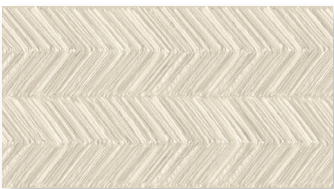

## AVAILABLE COLORS

*Beige*

*Blue*

*Light Grey*

*White*

*Beige*

*Light Grey*

*White*

**\*Field Tile Available in 12x24 & 24x48**

*Tweed Beige*

*Tweed Light Grey*

*Tweed White*

**\*Tweed Available in 24x48**

**Beige | 24"x48"**

**Beige | 24"x48" & Tweed Beige | 24"x48"**

**Light Grey | 24"x48"**